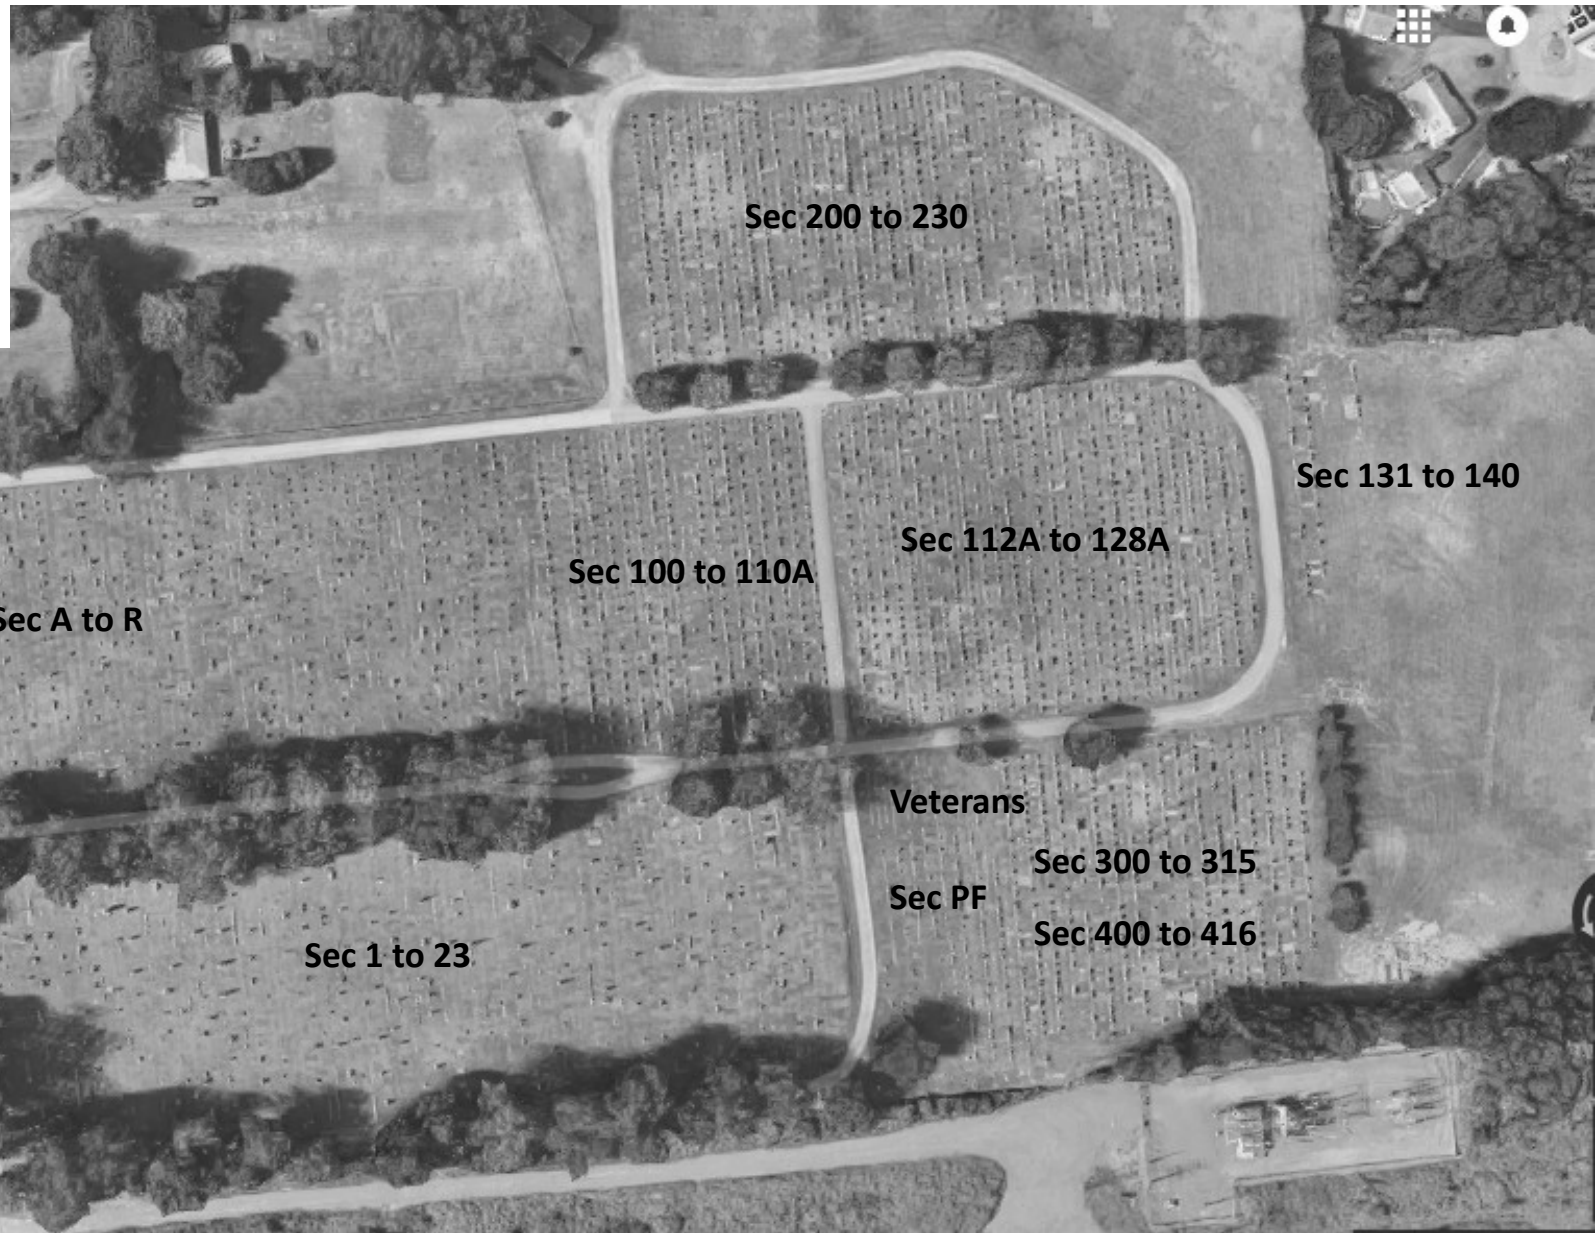

# St. Mary's Cemetery, Middletown Road, Waterford, NY

Business Office

St. Mary of the Assumption Church  
119 Broad Street  
Waterford, NY 12188

Phone  
Fax  
Email

518.237.3131 X20  
518.237.9625  
[smwaterford@gmail.com](mailto:smwaterford@gmail.com)